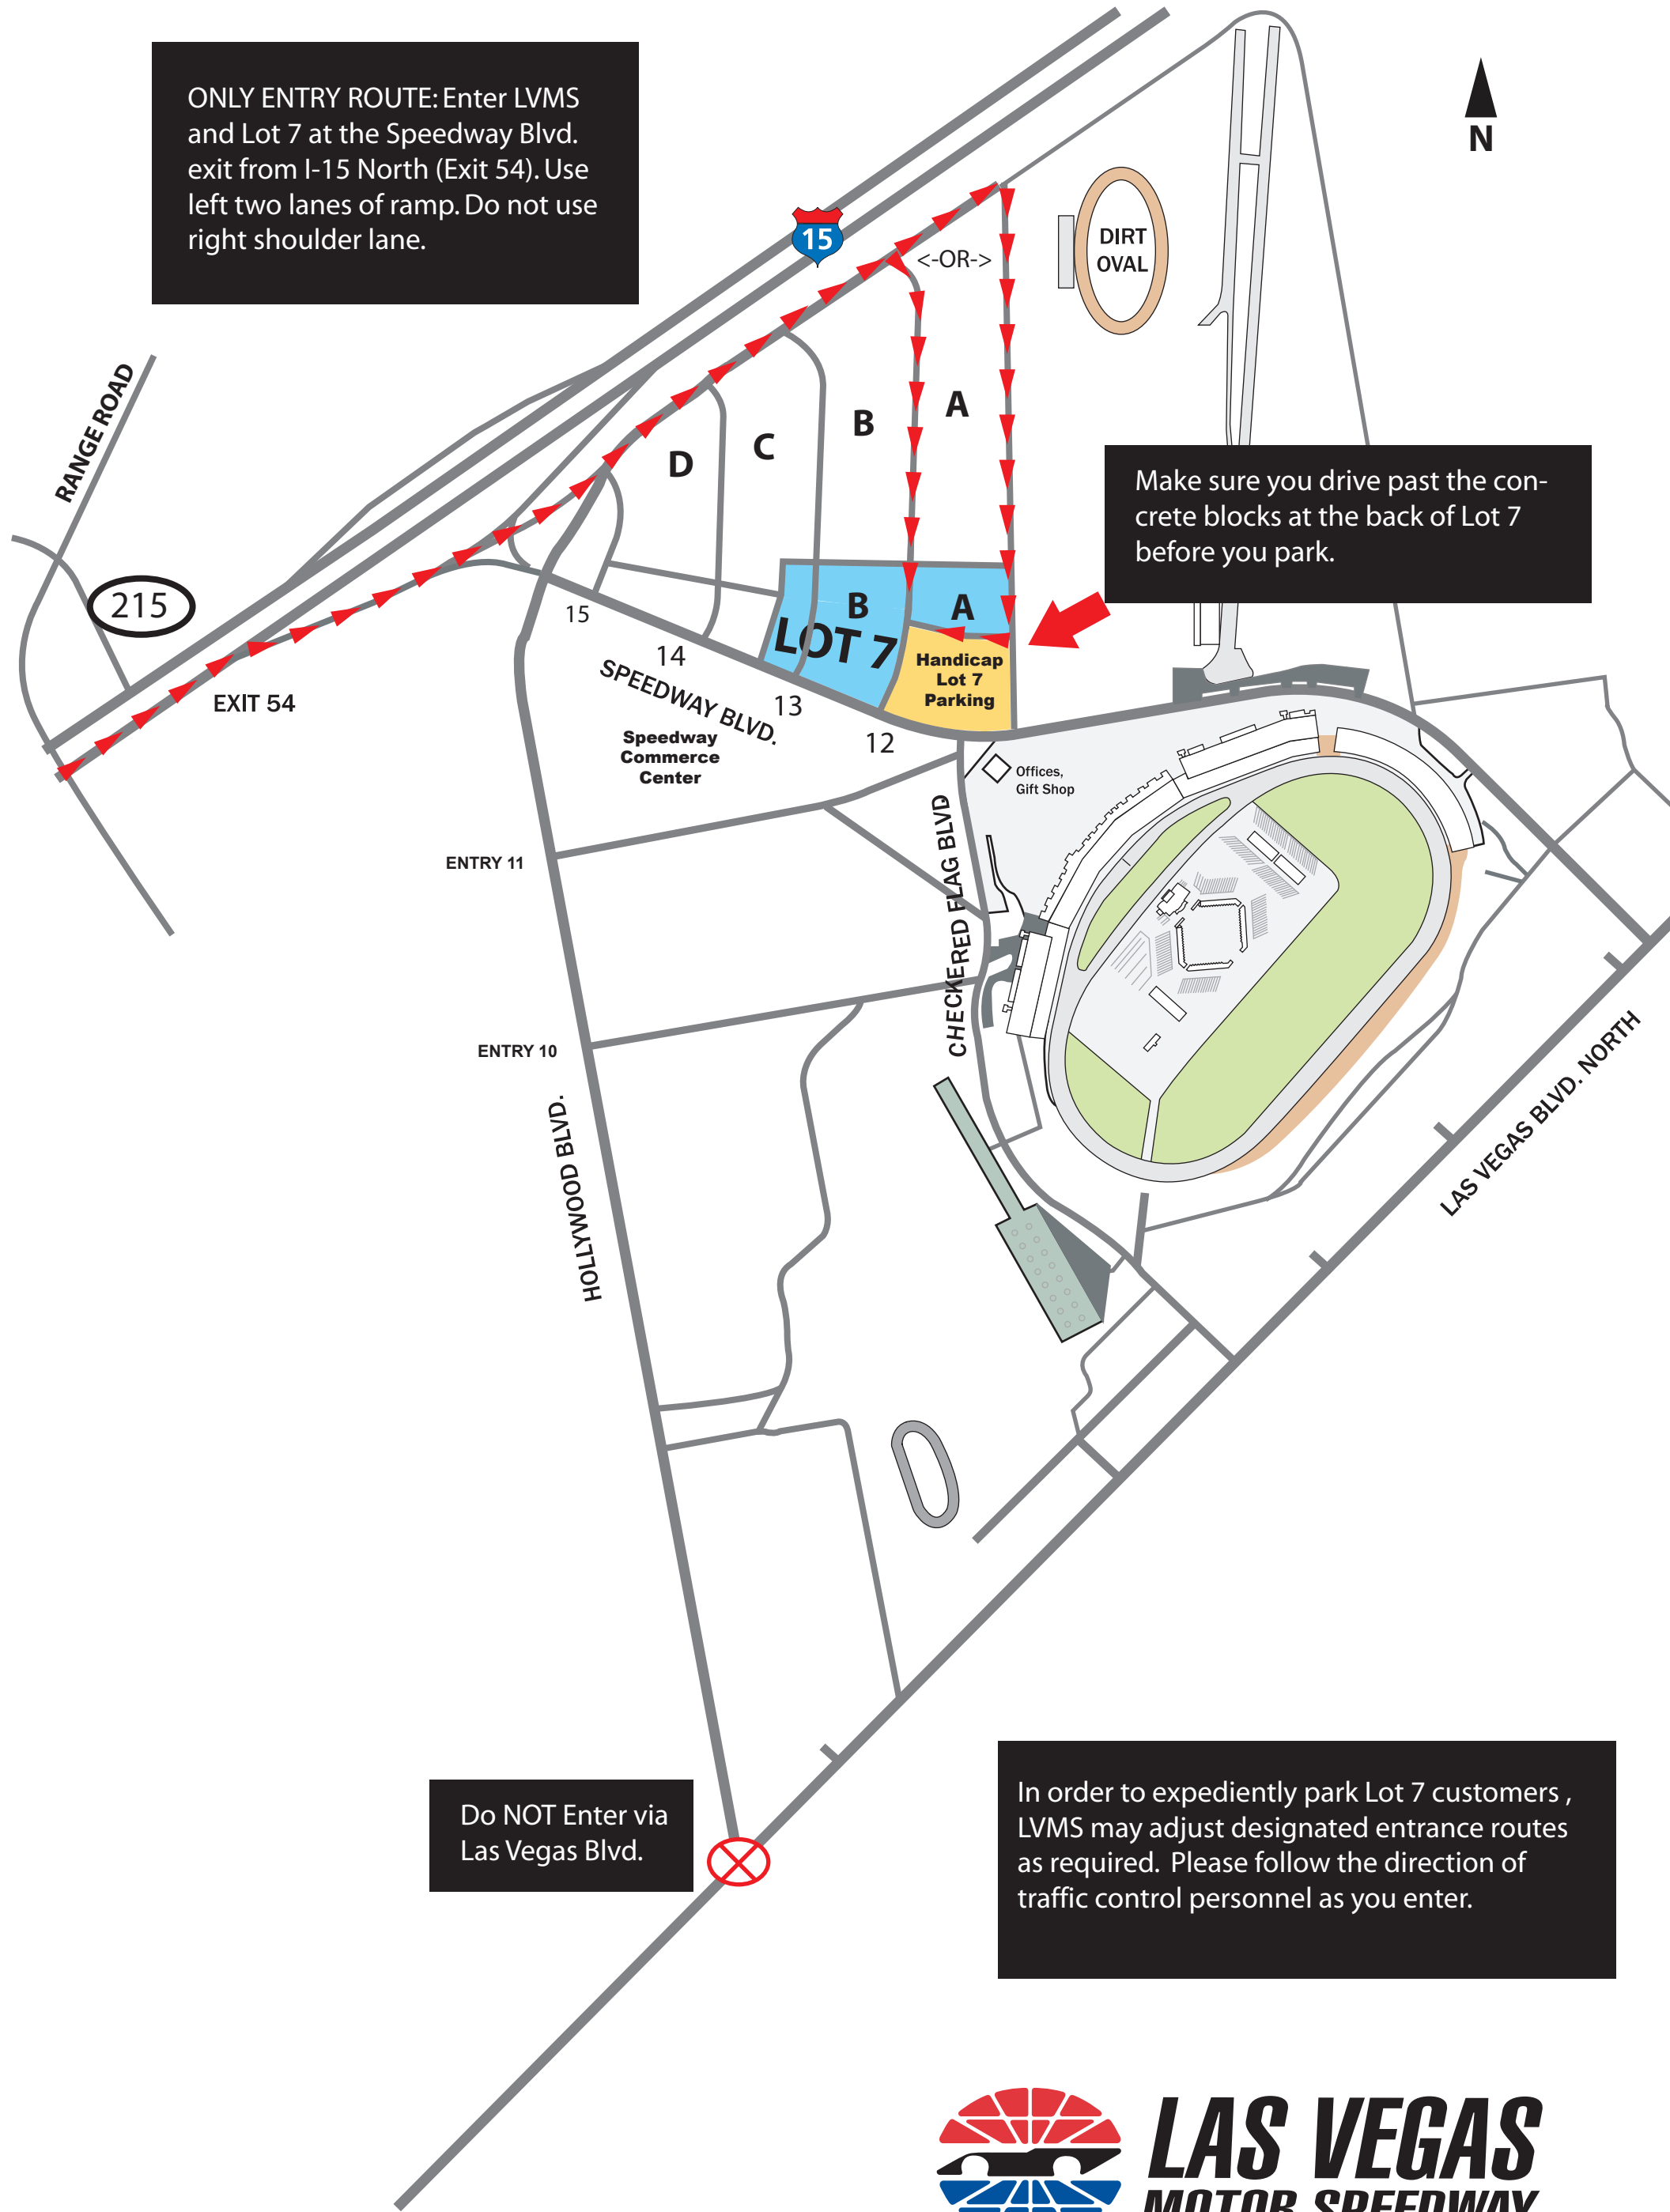

LOT 7 INBOUND USE I-15 NORTH FOR ENTRY

ONLY ENTRY ROUTE: Enter LVMS and Lot 7 at the Speedway Blvd. exit from I-15 North (Exit 54). Use left two lanes of ramp. Do not use right shoulder lane.

Make sure you drive past the concrete blocks at the back of Lot 7 before you park.

Do NOT Enter via Las Vegas Blvd.

In order to expediently park Lot 7 customers, LVMS may adjust designated entrance routes as required. Please follow the direction of traffic control personnel as you enter.

LAS VEGAS
MOTOR SPEEDWAY