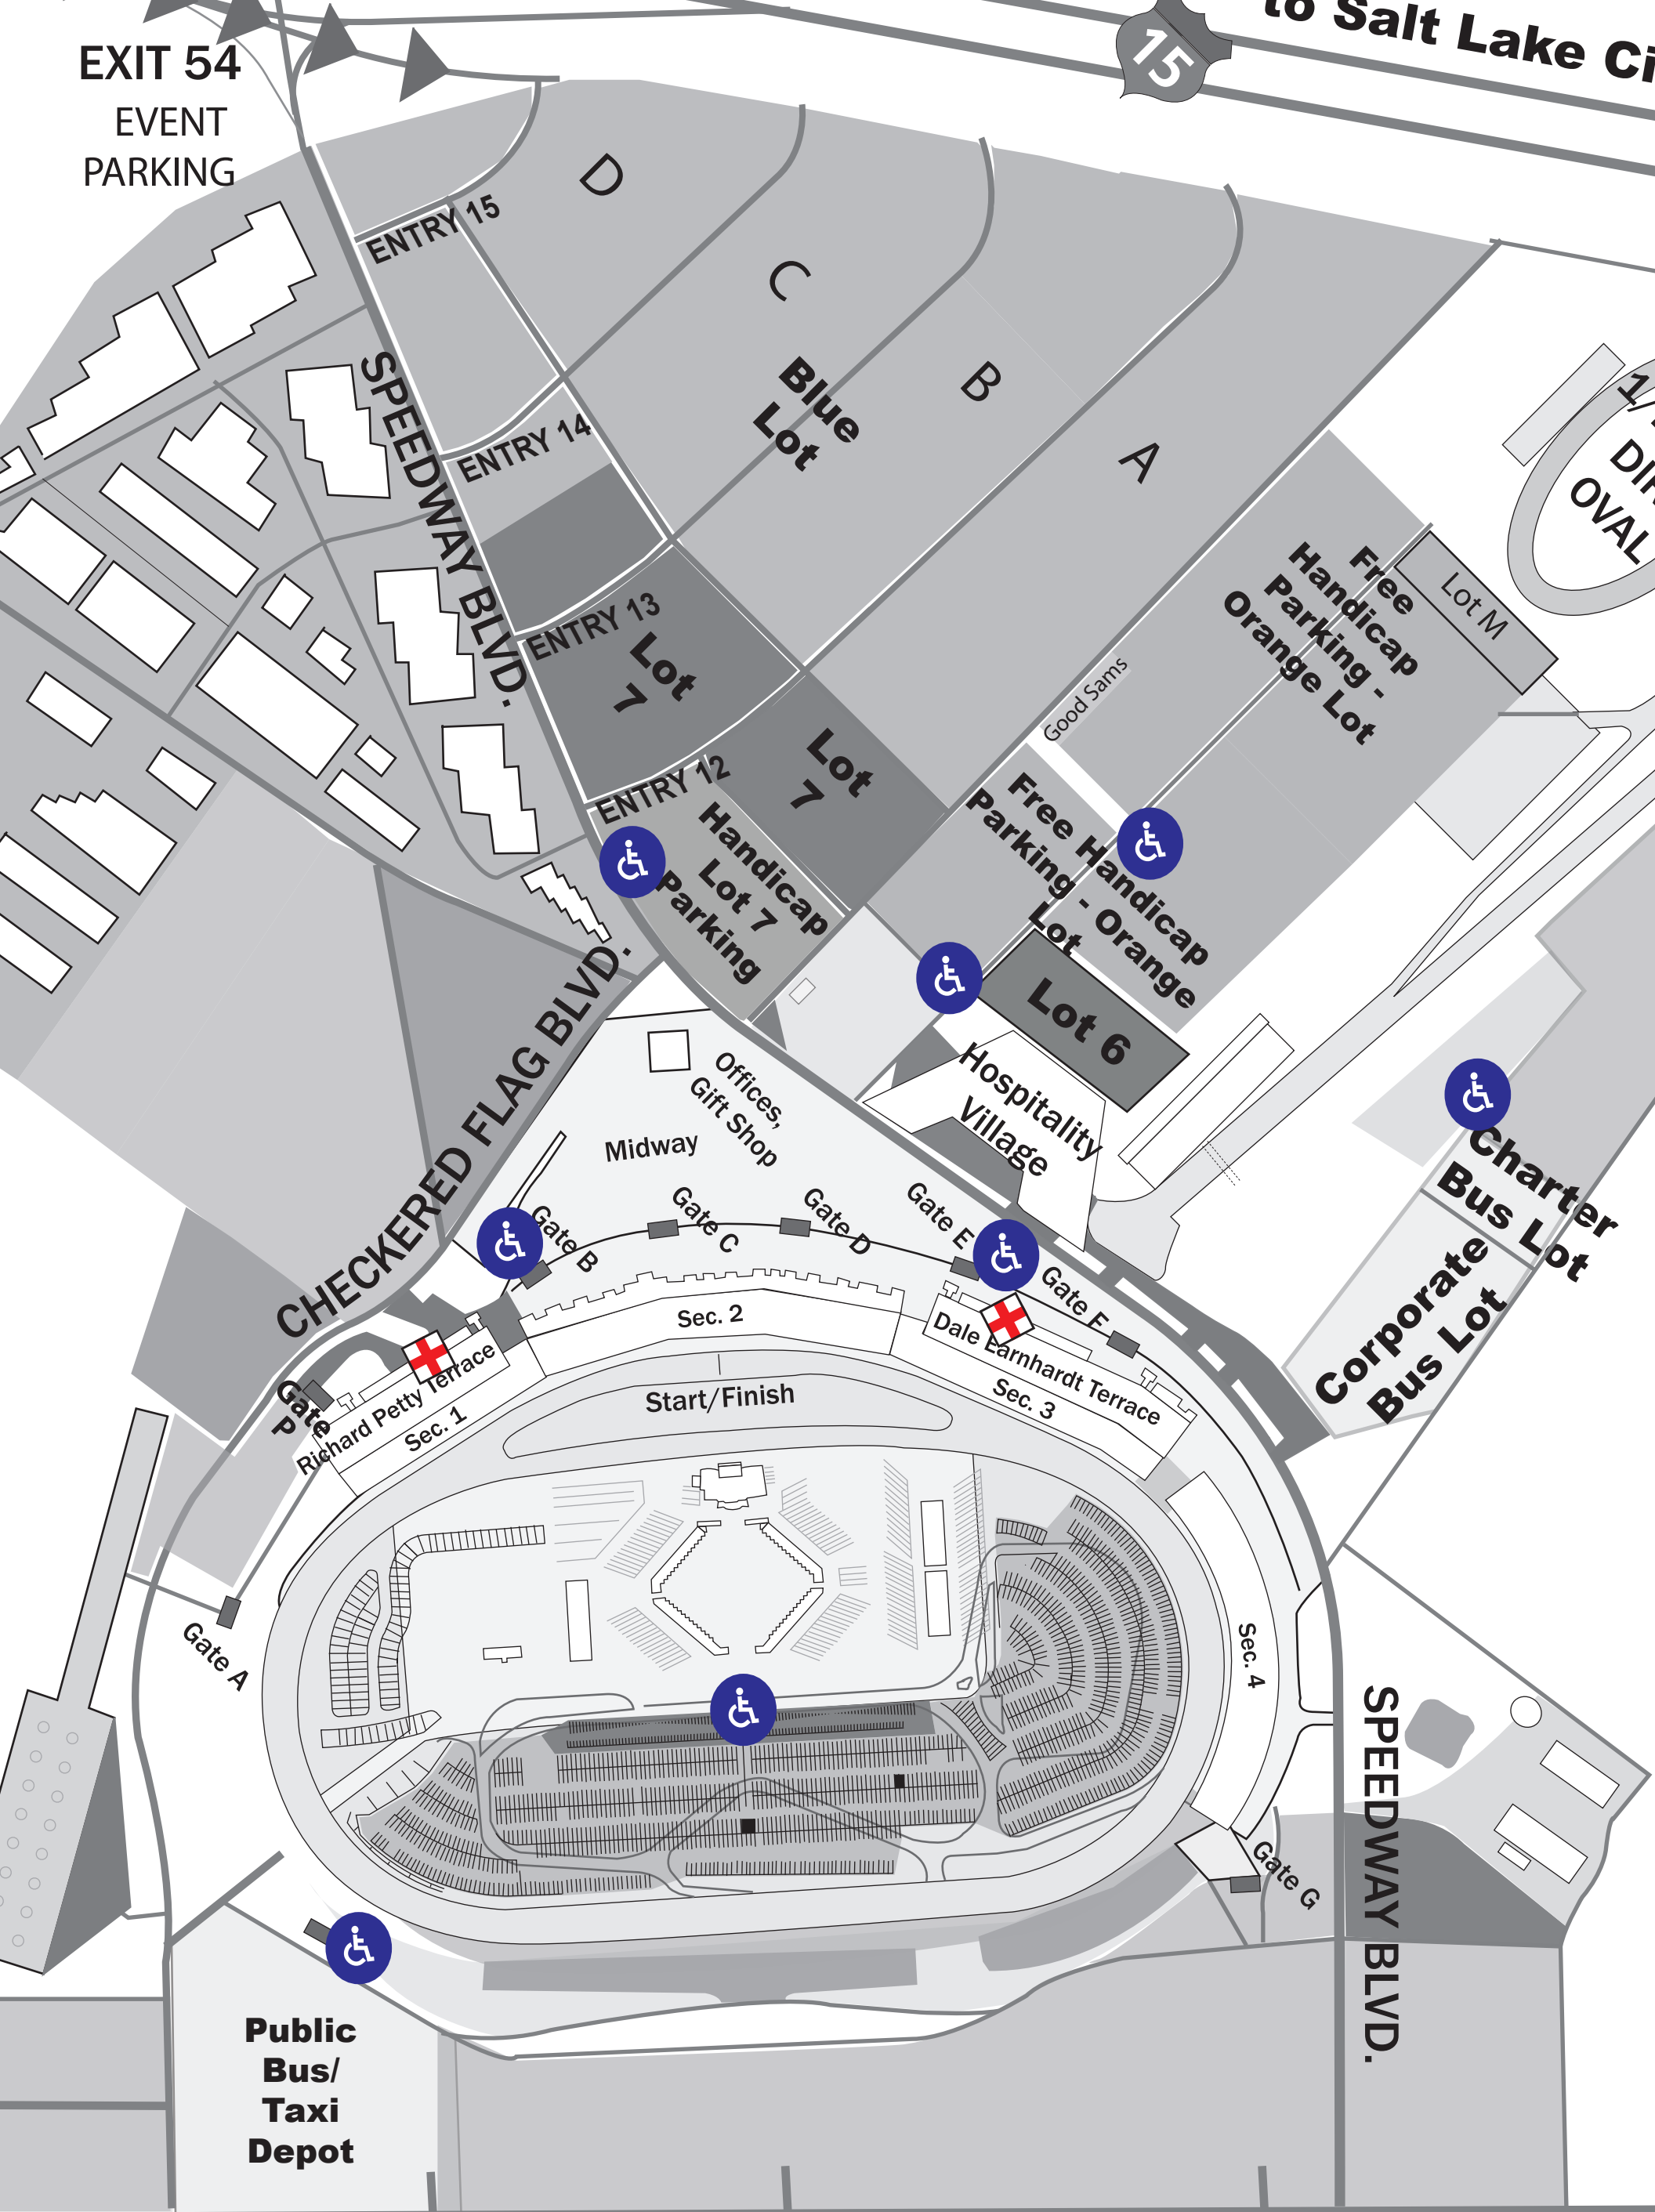

EXIT 54
EVENT
PARKING

15 to Salt Lake City

 Medical Care Center

For additional assistance, please
call or text Fan Assistance
702-632-8006
x37686

 Handicap Drop/Off & Pickup Locations