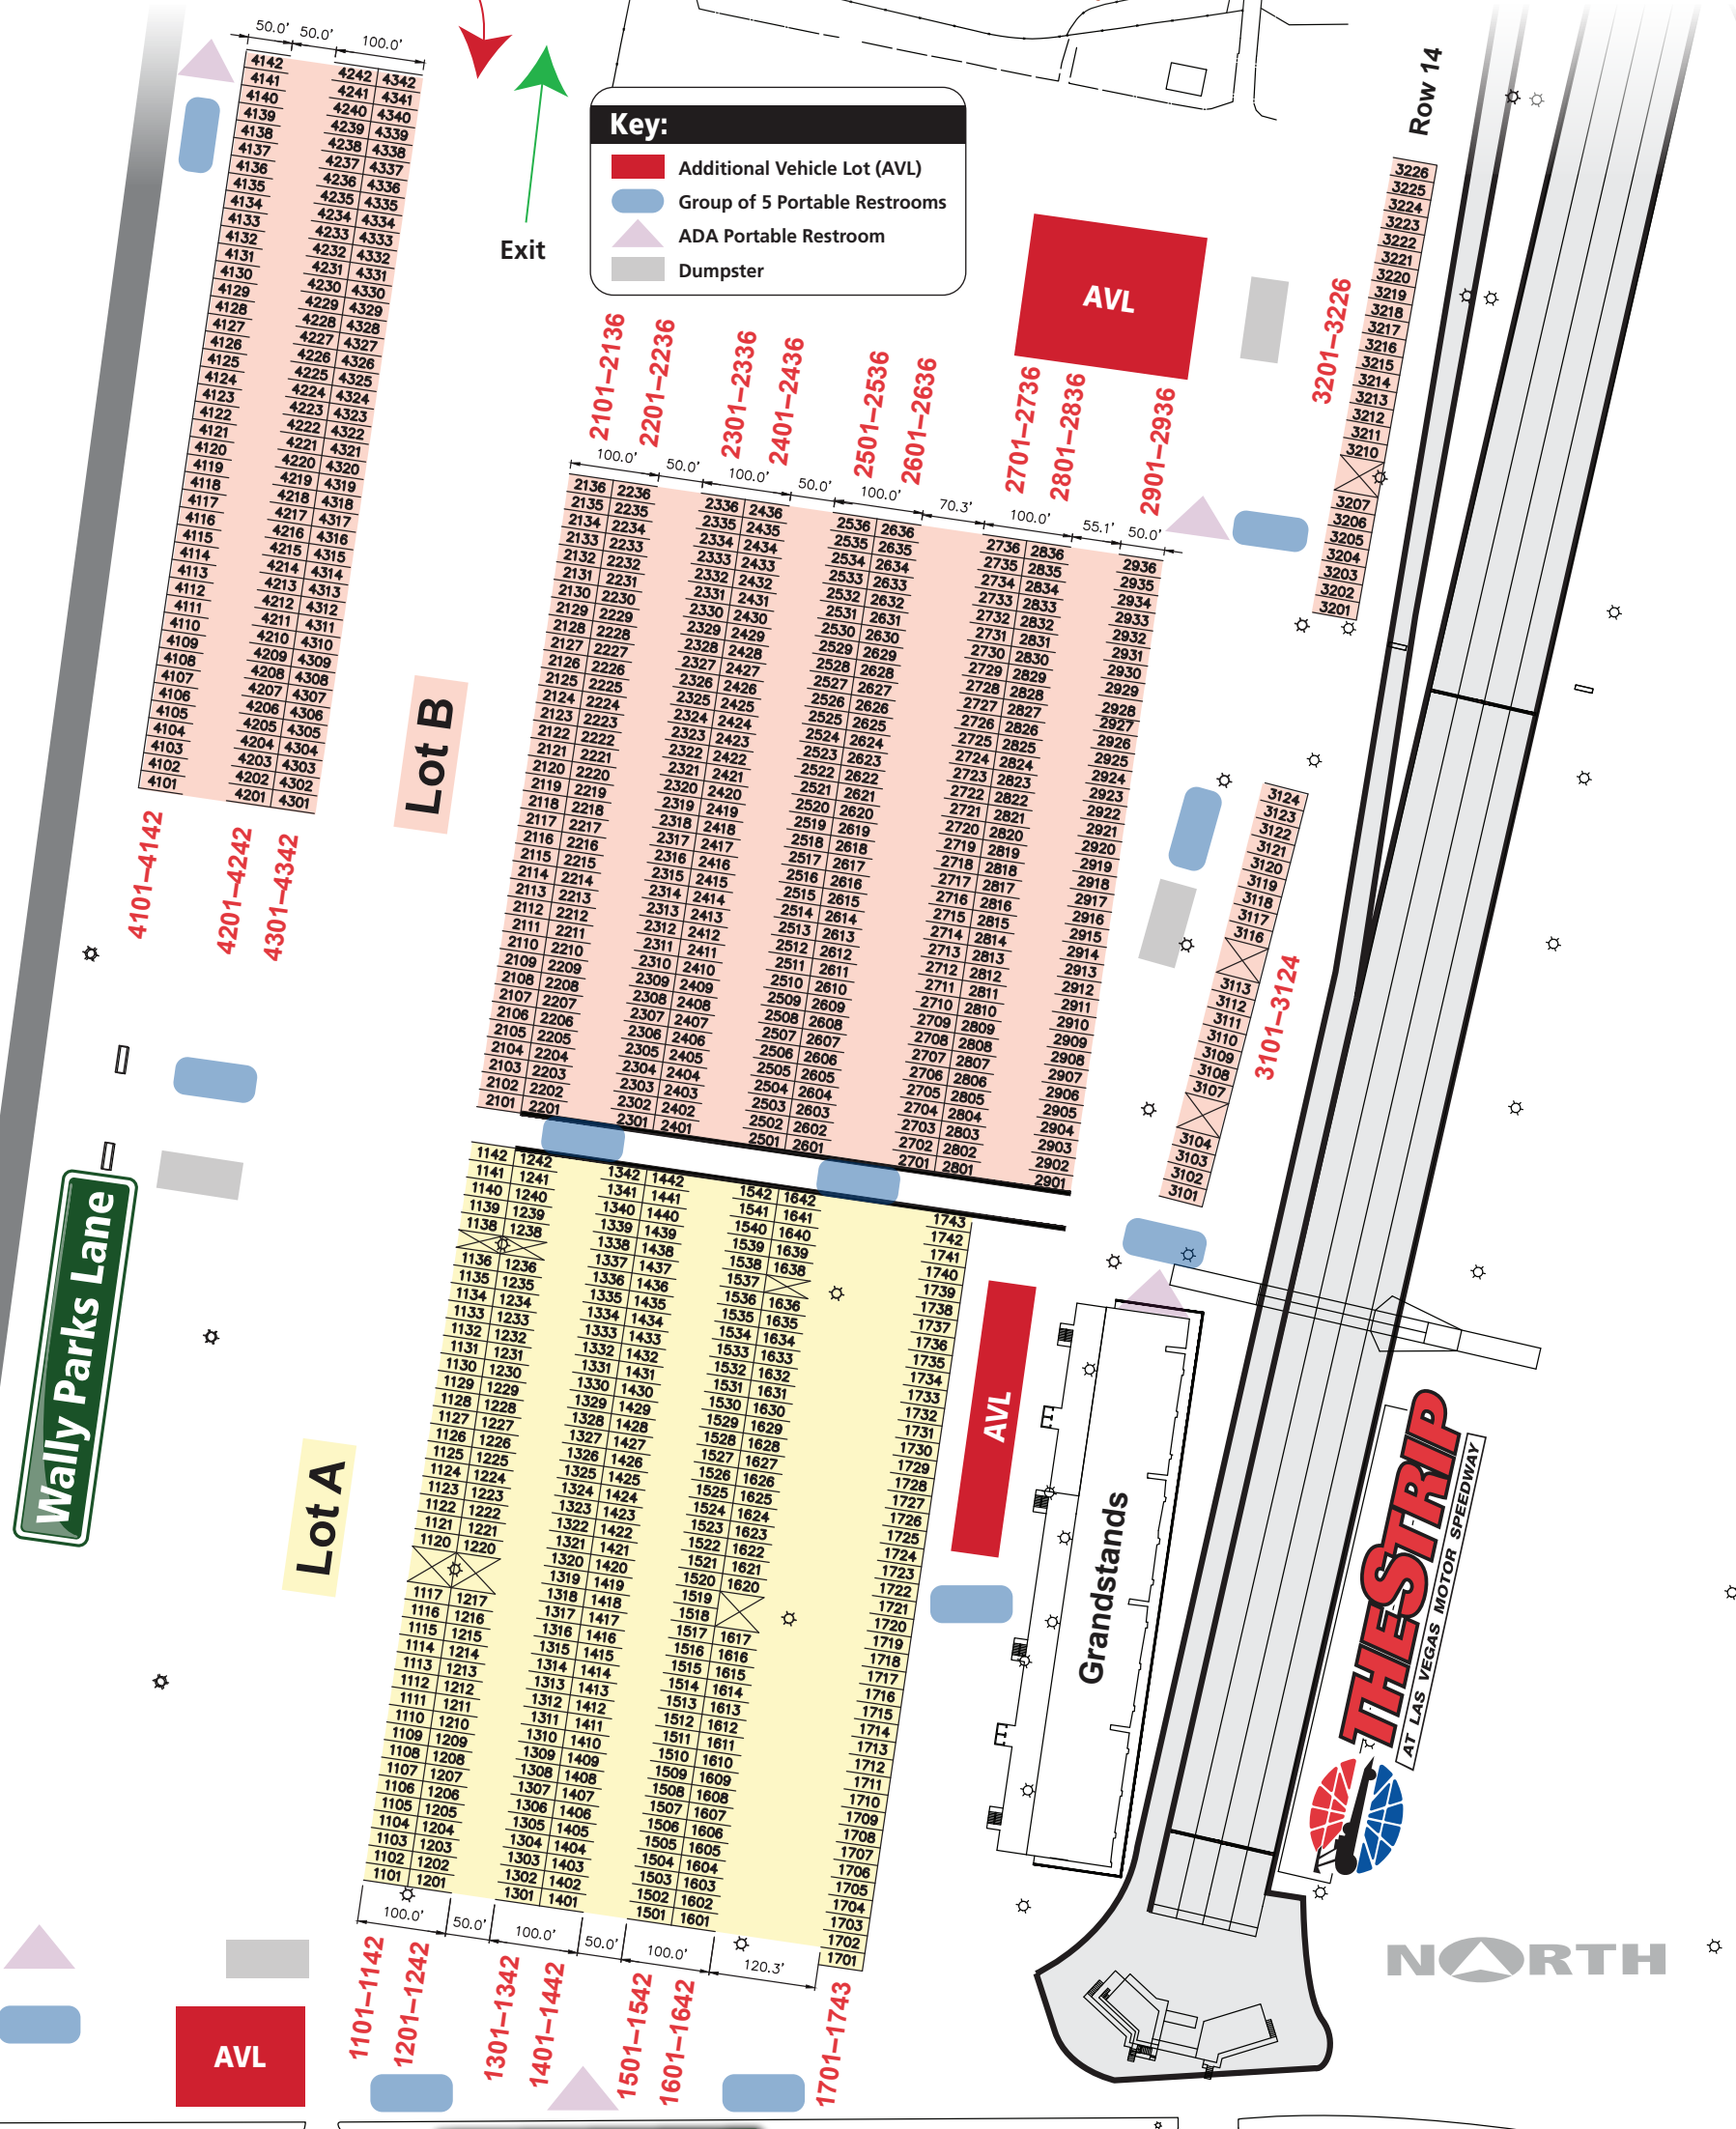

Exit 54 Enter using Loop Rd. From I-15 Exit 54

Key:

- Additional Vehicle Lot (AVL)
- Group of 5 Portable Restrooms
- ADA Portable Restroom
- Dumpster

Speedway Blvd.

Enter through Gate D

Speedway

GATE D

GATE E

GATE F

Grandstands

Dale Earnhardt Terrace

Turn 4 Loge Boxes