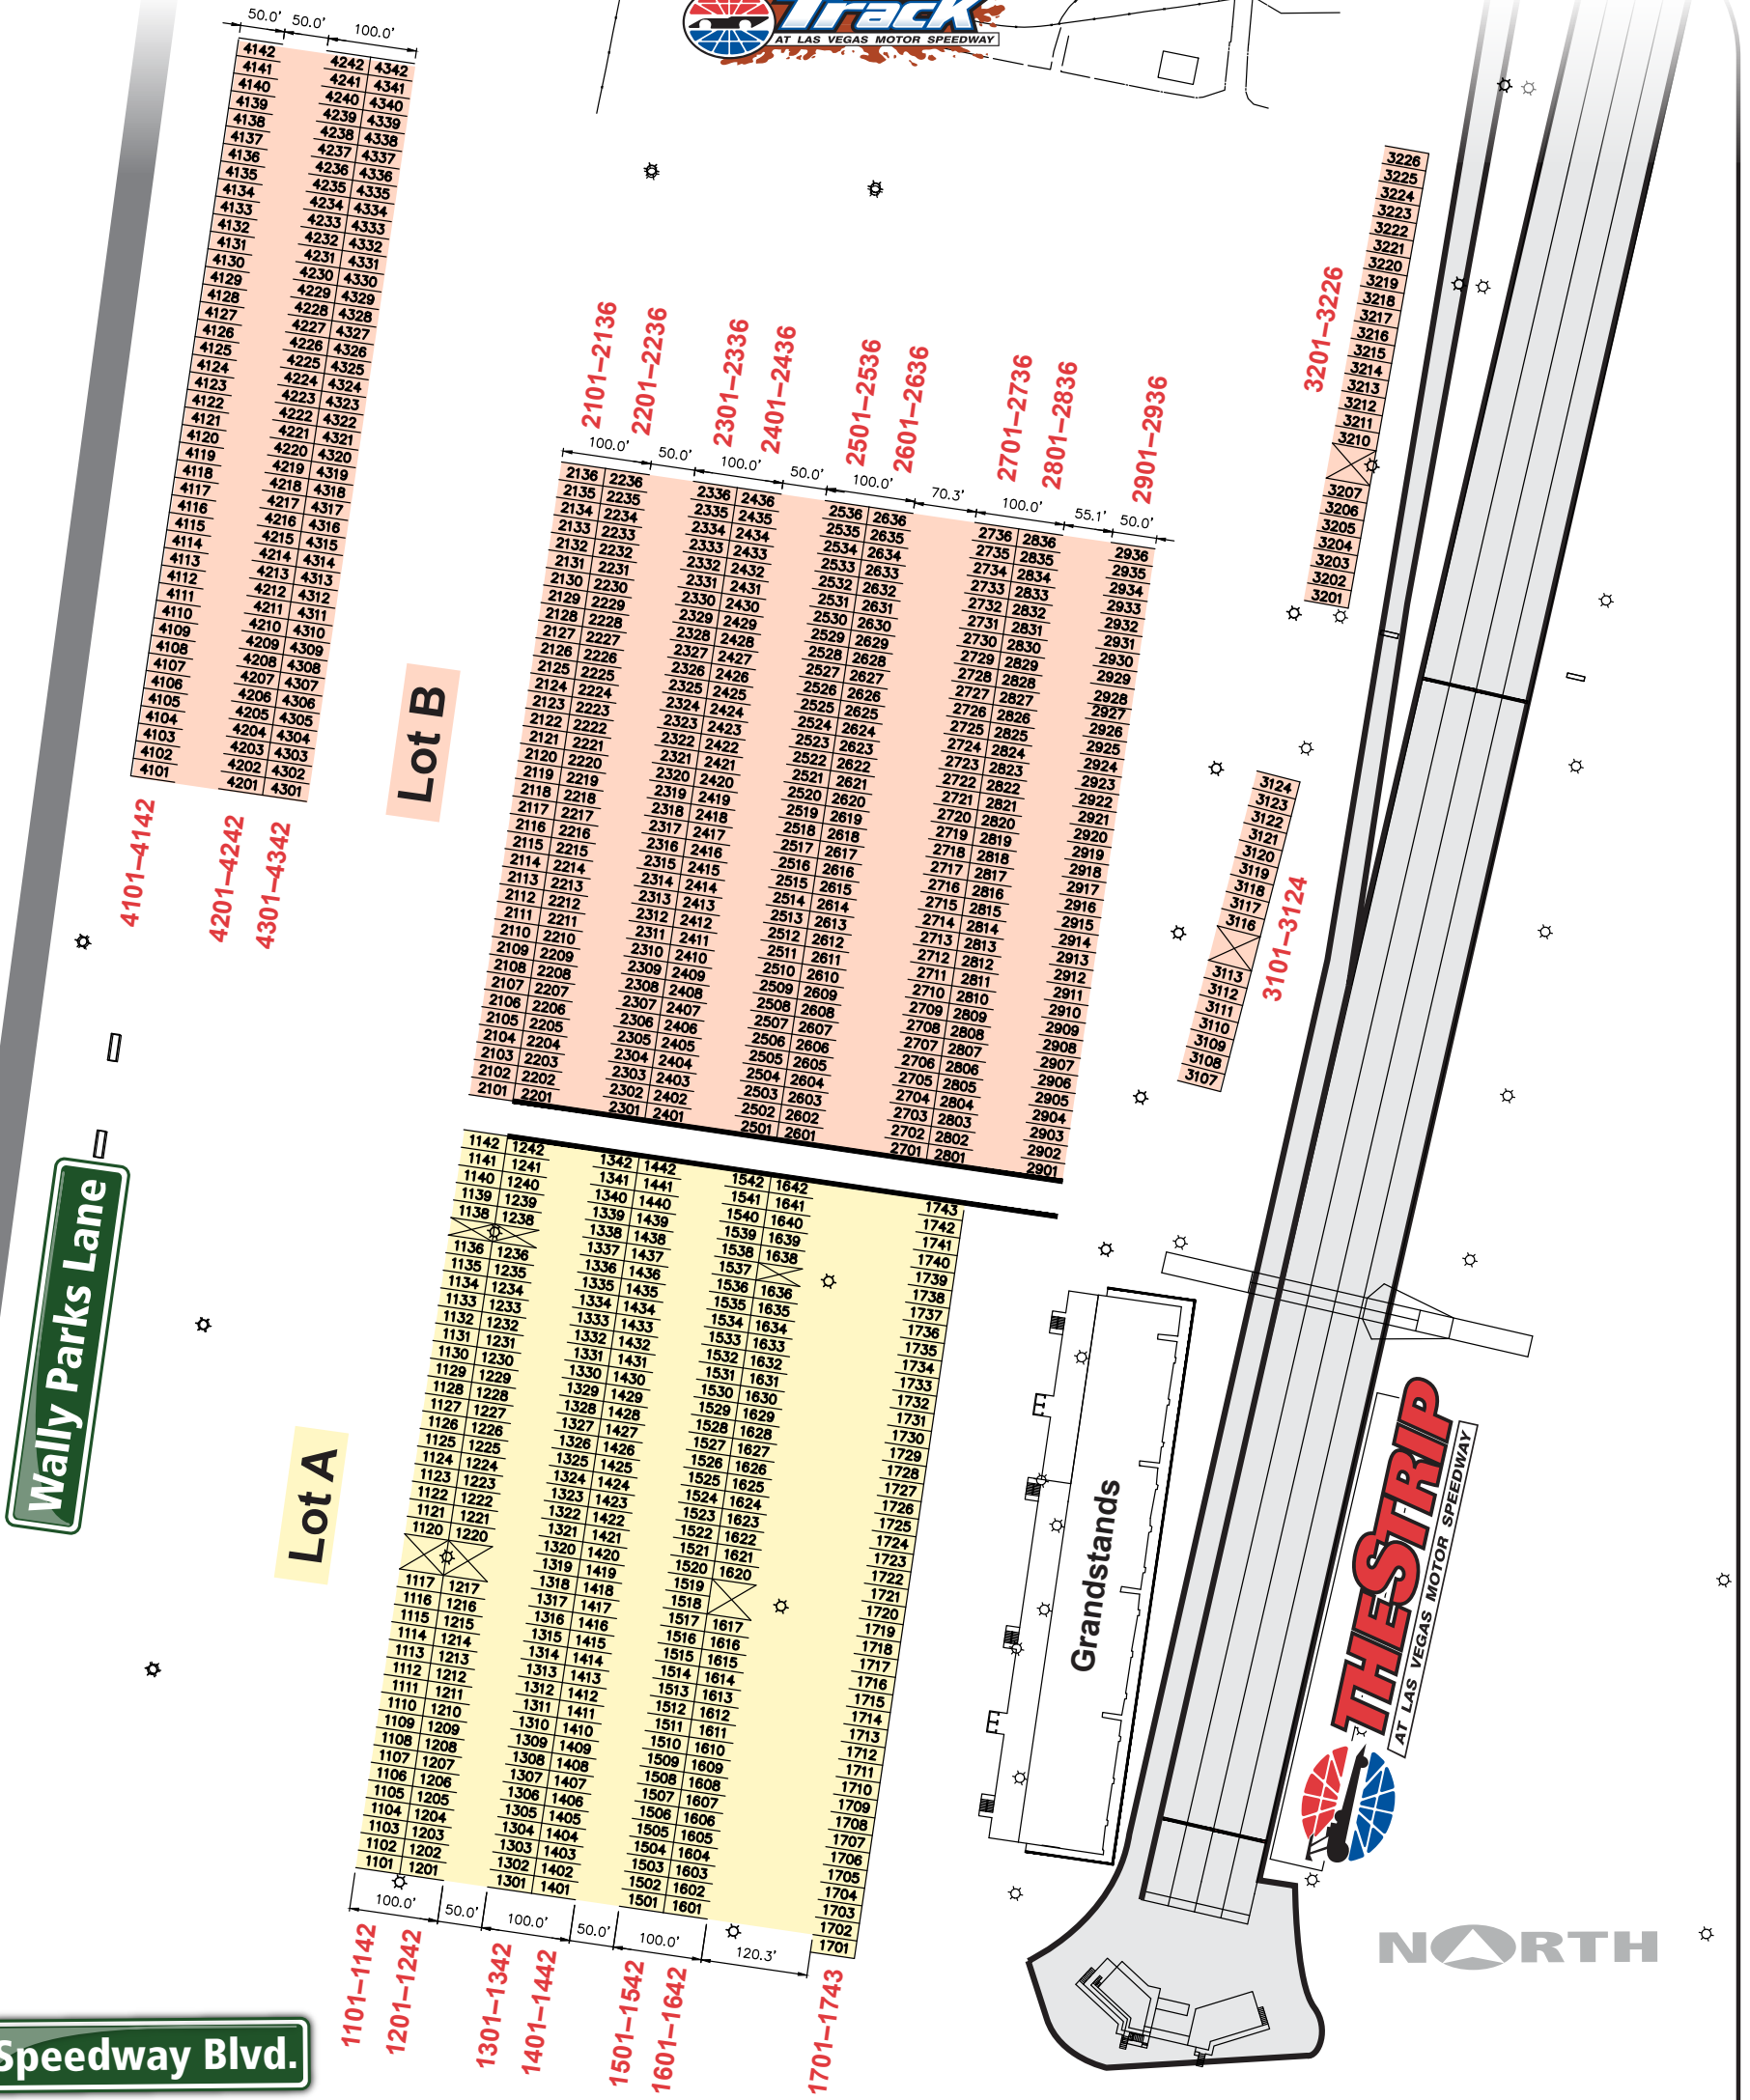

THOR
Go Everywhere. Stay Anywhere.™

Speedway

GATE D

GATE E

GATE F

Dale Earnhardt Terrace

Turn 4 Loge Boxes

Grandstands