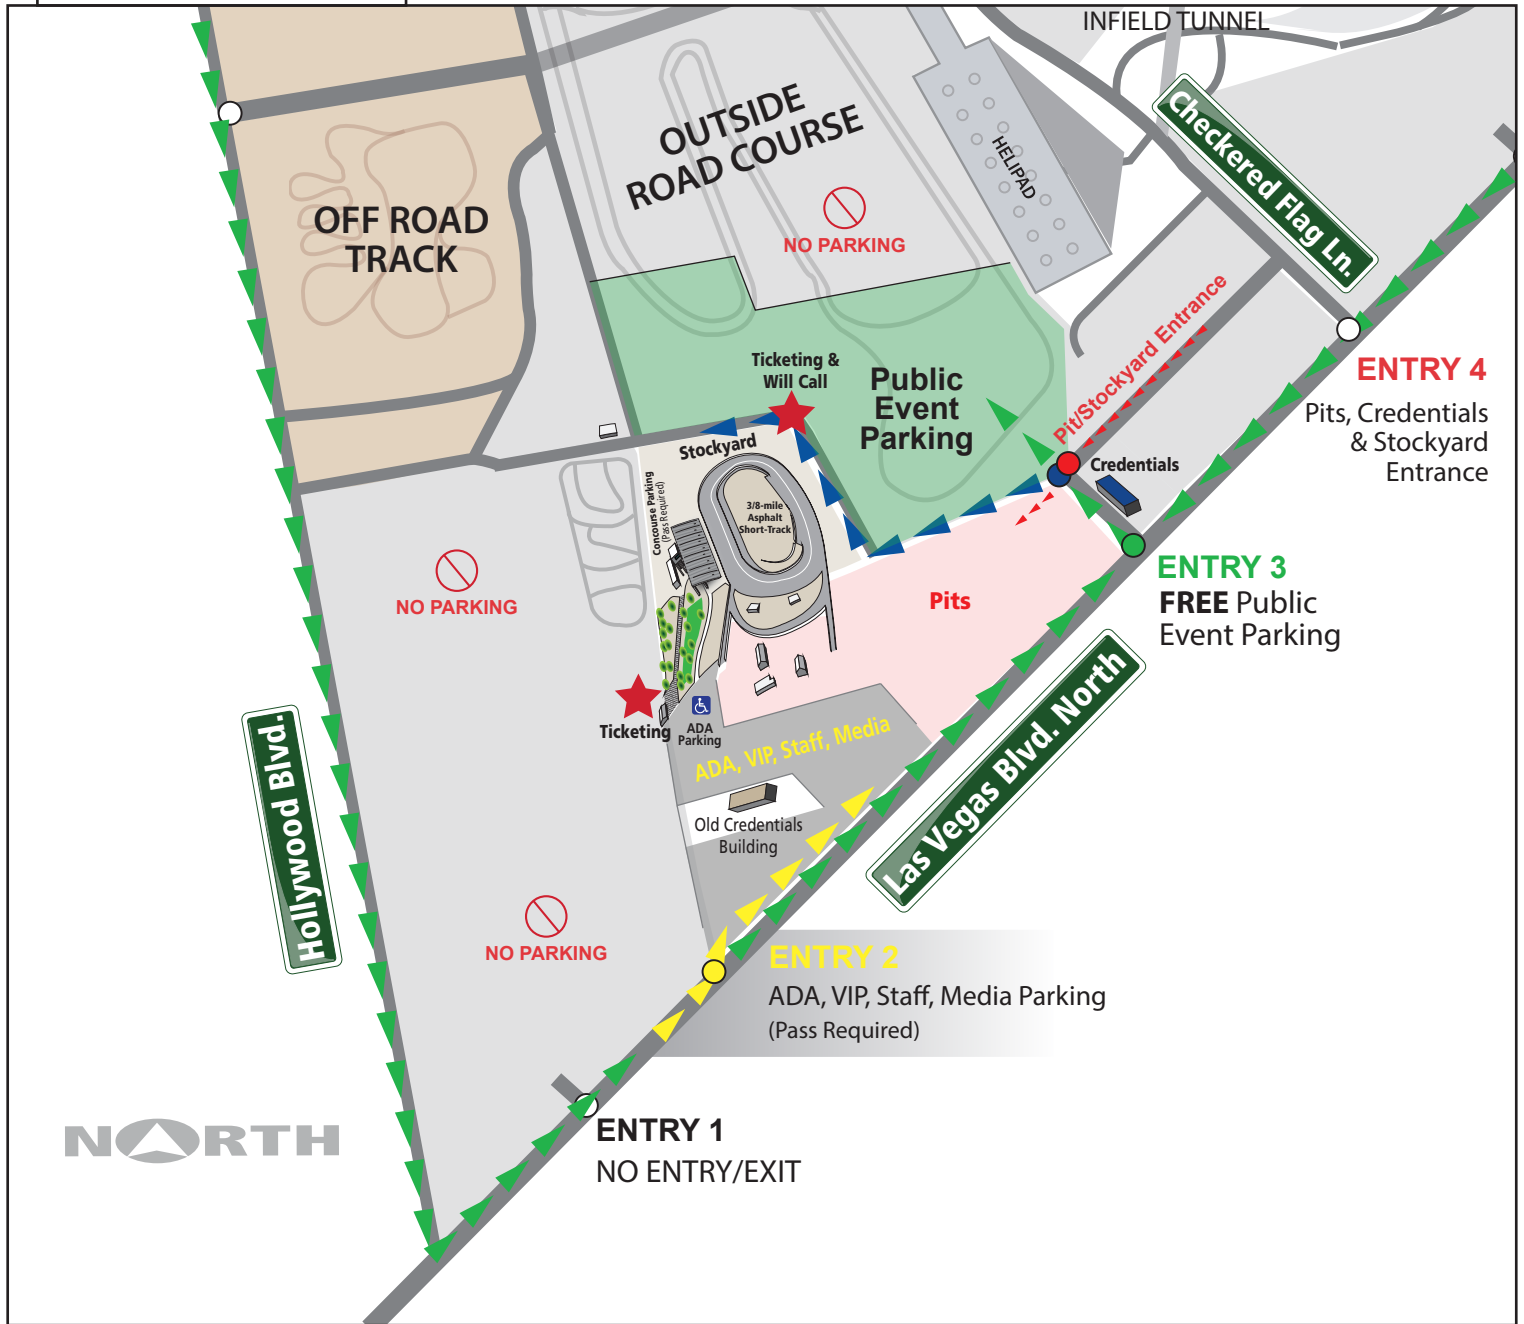

From  Exit 54

 ADA, VIP, Staff, Media Entrance

 Stockyard Entrance

 Public Parking Entrance

 Pit Entrance

See instructions on reverse 

Entrance to the Stockyard / Pits:

From Las Vegas Blvd. North:

Turn left at Entry 4. Take the first left and proceed to the gate to check in.

From Las Vegas Blvd. South:

Turn right at Entry 4. Take the first left and proceed to the gate to check in.

From I-15:

Take Exit 54, Speedway Blvd. and follow the exit ramp to the right. Take an immediate right turn at Hollywood Blvd. Follow Hollywood Blvd. all the way to Las Vegas Blvd. Turn left on to Las Vegas Blvd. and proceed north. Turn left at Entry 4, then take the first left and proceed to the gate to check in.

Entrance to Public Event Parking:

From Las Vegas Blvd. North:

Enter through Entry 3 and follow the signs to public parking.

From I-15:

Take Exit 54, Speedway Blvd. and follow the exit ramp to the right. Take an immediate right turn at Hollywood Blvd. Follow Hollywood Blvd. all the way to Las Vegas Blvd. Turn left on to Las Vegas Blvd. and proceed north. Turn left at Entry 3 and follow the signs to public parking.