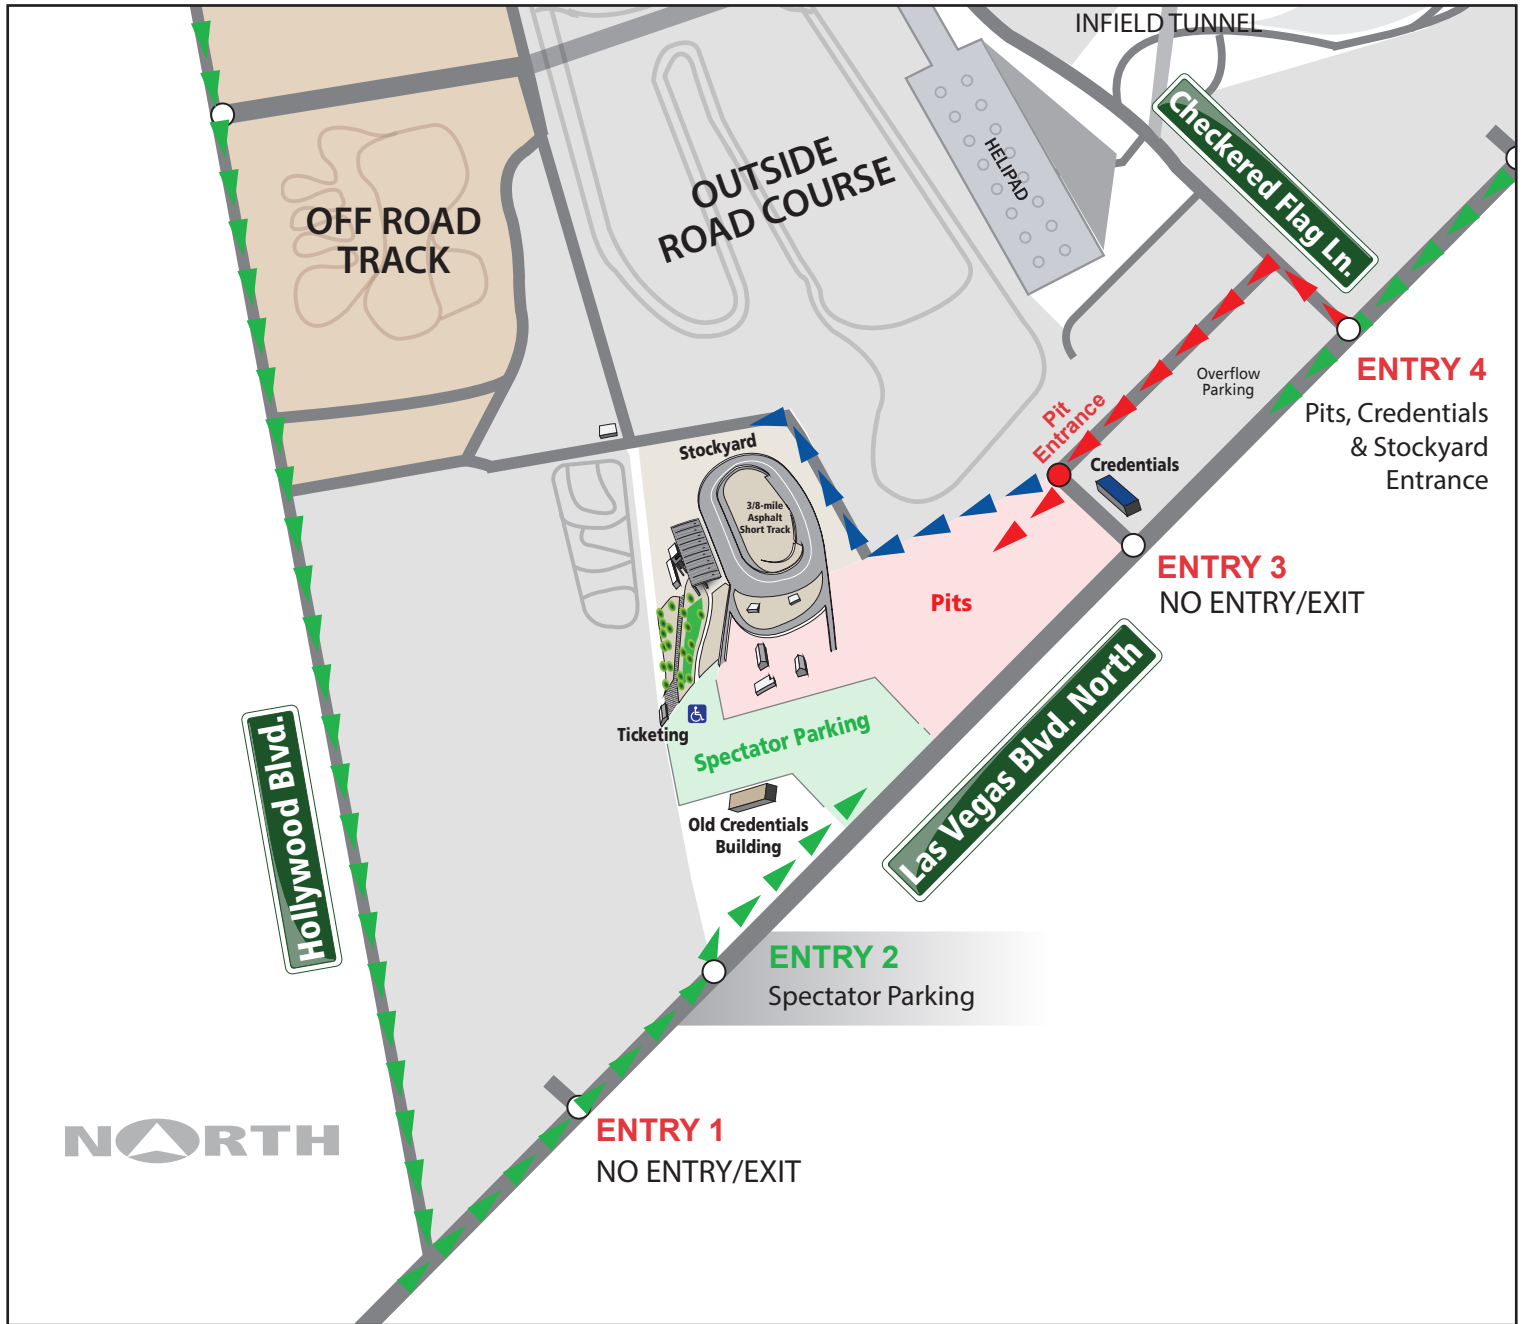

From 

 Stockyard
 Entrance

 Parking
 Entrance

 Pit
 Entrance

 See instructions on reverse 

Entrance to the Stockyard / Pits:

From Las Vegas Blvd. North:

Turn left at Entry 4. Take the first left and proceed to the gate to check in.

From Las Vegas Blvd. South:

Turn right at Entry 4. Take the first left and proceed to the gate to check in.

From I-15:

Take Exit 54, Speedway Blvd. and follow the exit ramp to the right. Take an immediate right turn at Hollywood Blvd. Follow Hollywood Blvd. all the way to Las Vegas Blvd. Turn left on to Las Vegas Blvd. and proceed north. Turn left at Entry 4, then take the first left and proceed to the gate to check in.

Entrance to the Spectator Parking:

From Las Vegas Blvd. North:

Turn left at Entry 2. Take an immediate right and follow the signs to public parking.