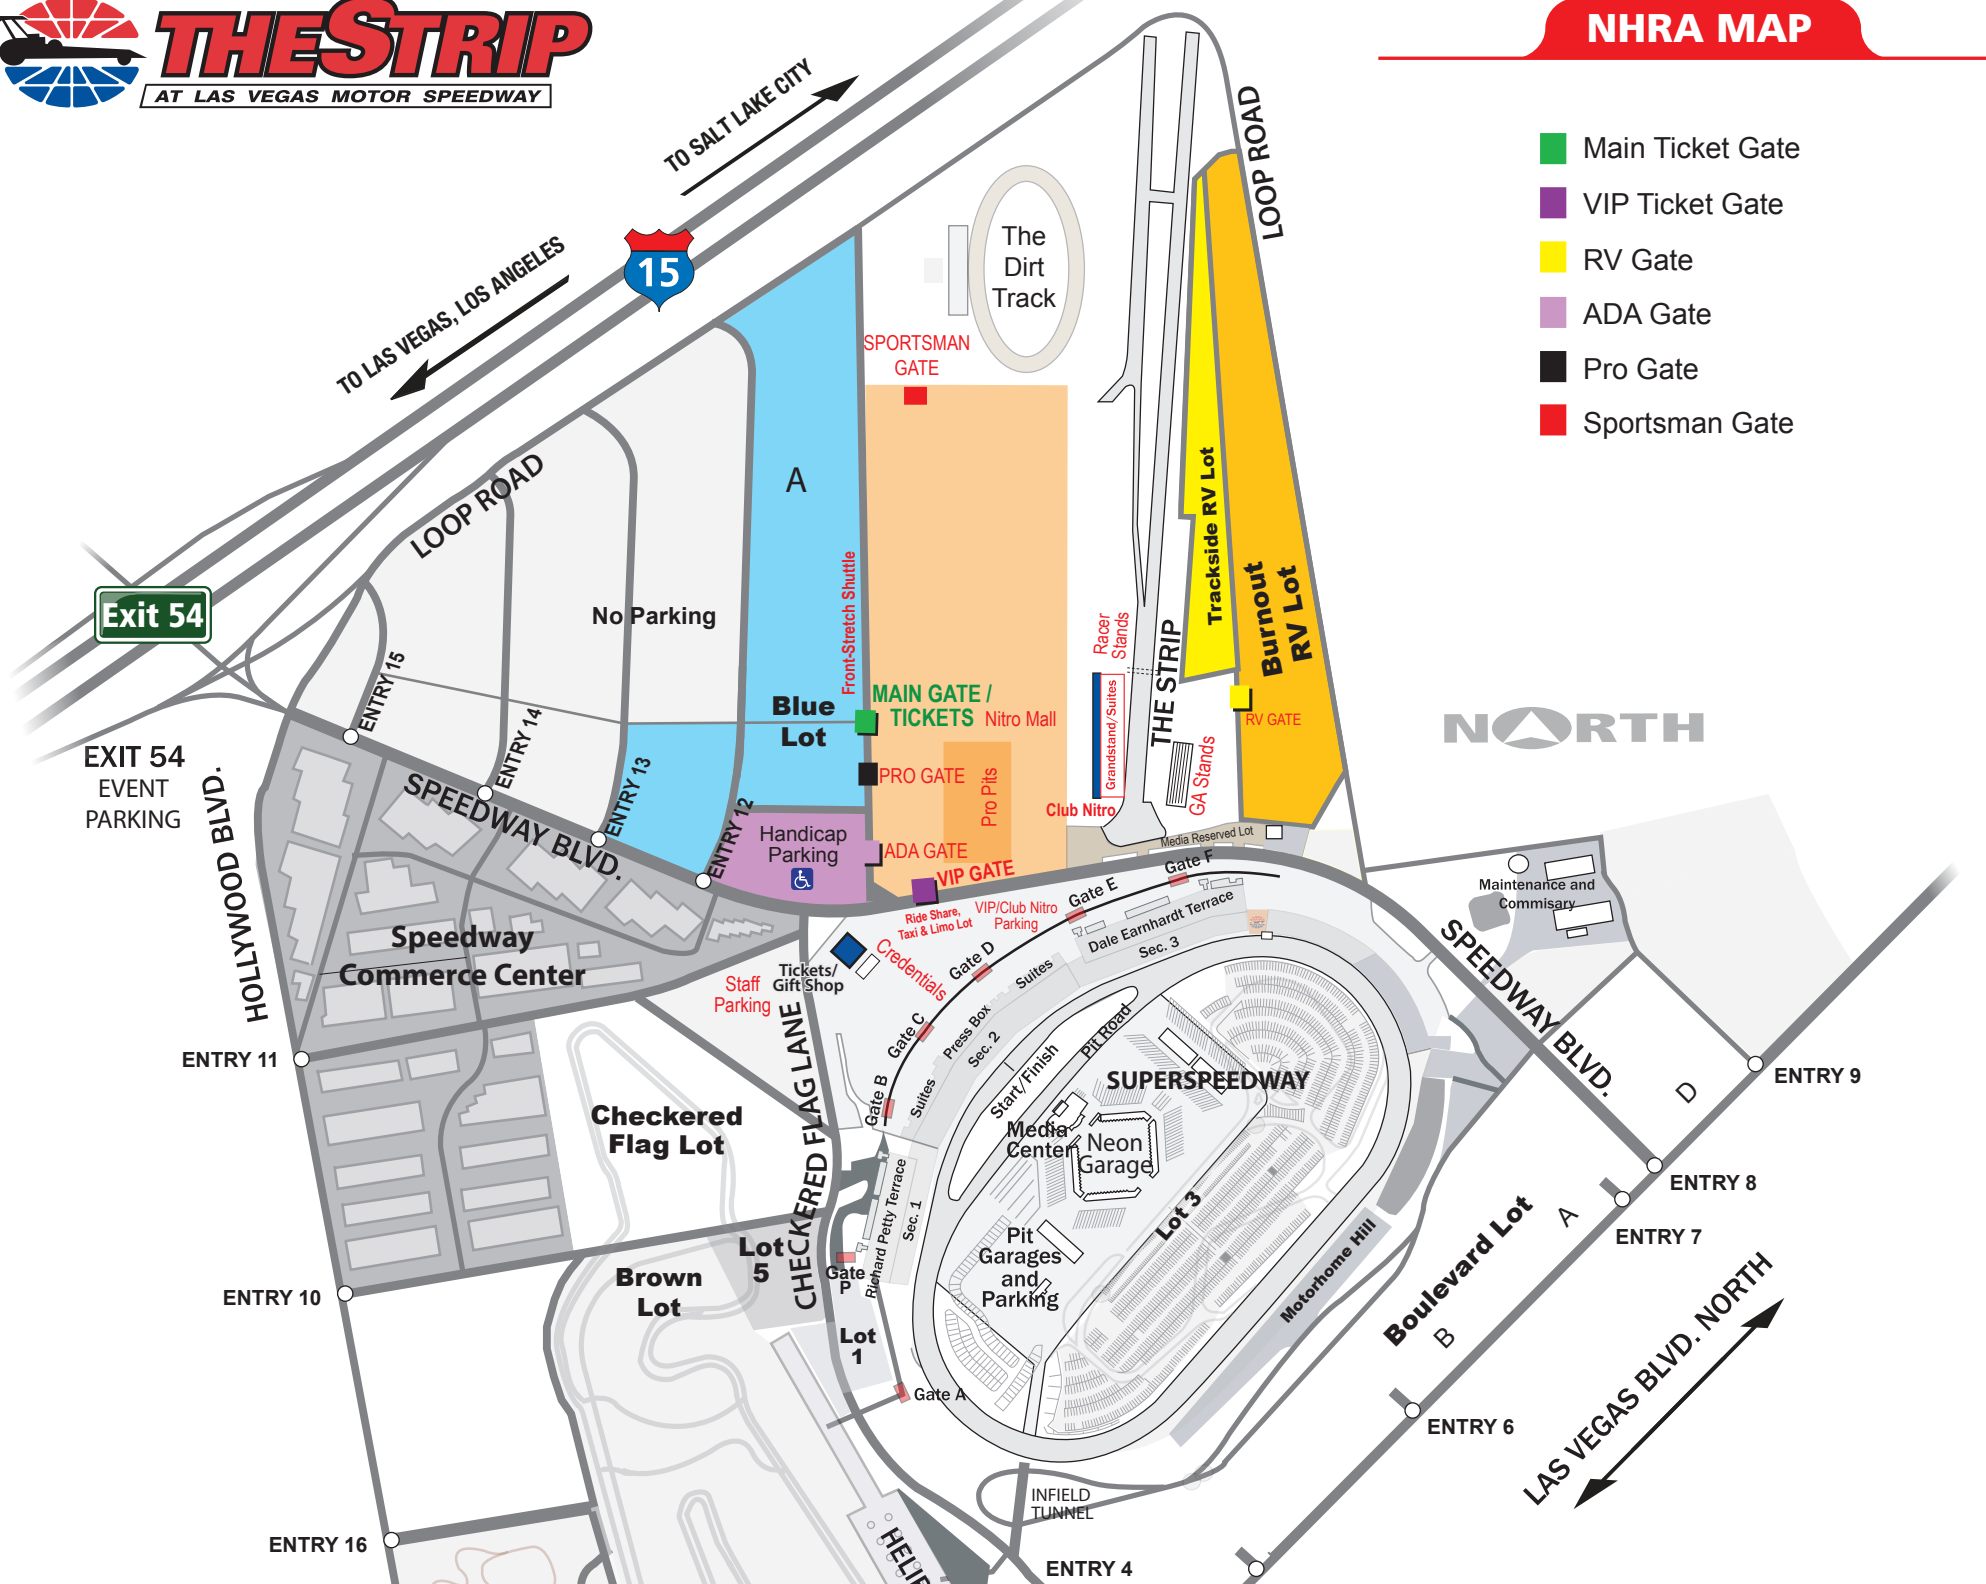

- Main Ticket Gate
- VIP Ticket Gate
- RV Gate
- ADA Gate
- Pro Gate
- Sportsman Gate

NORTH