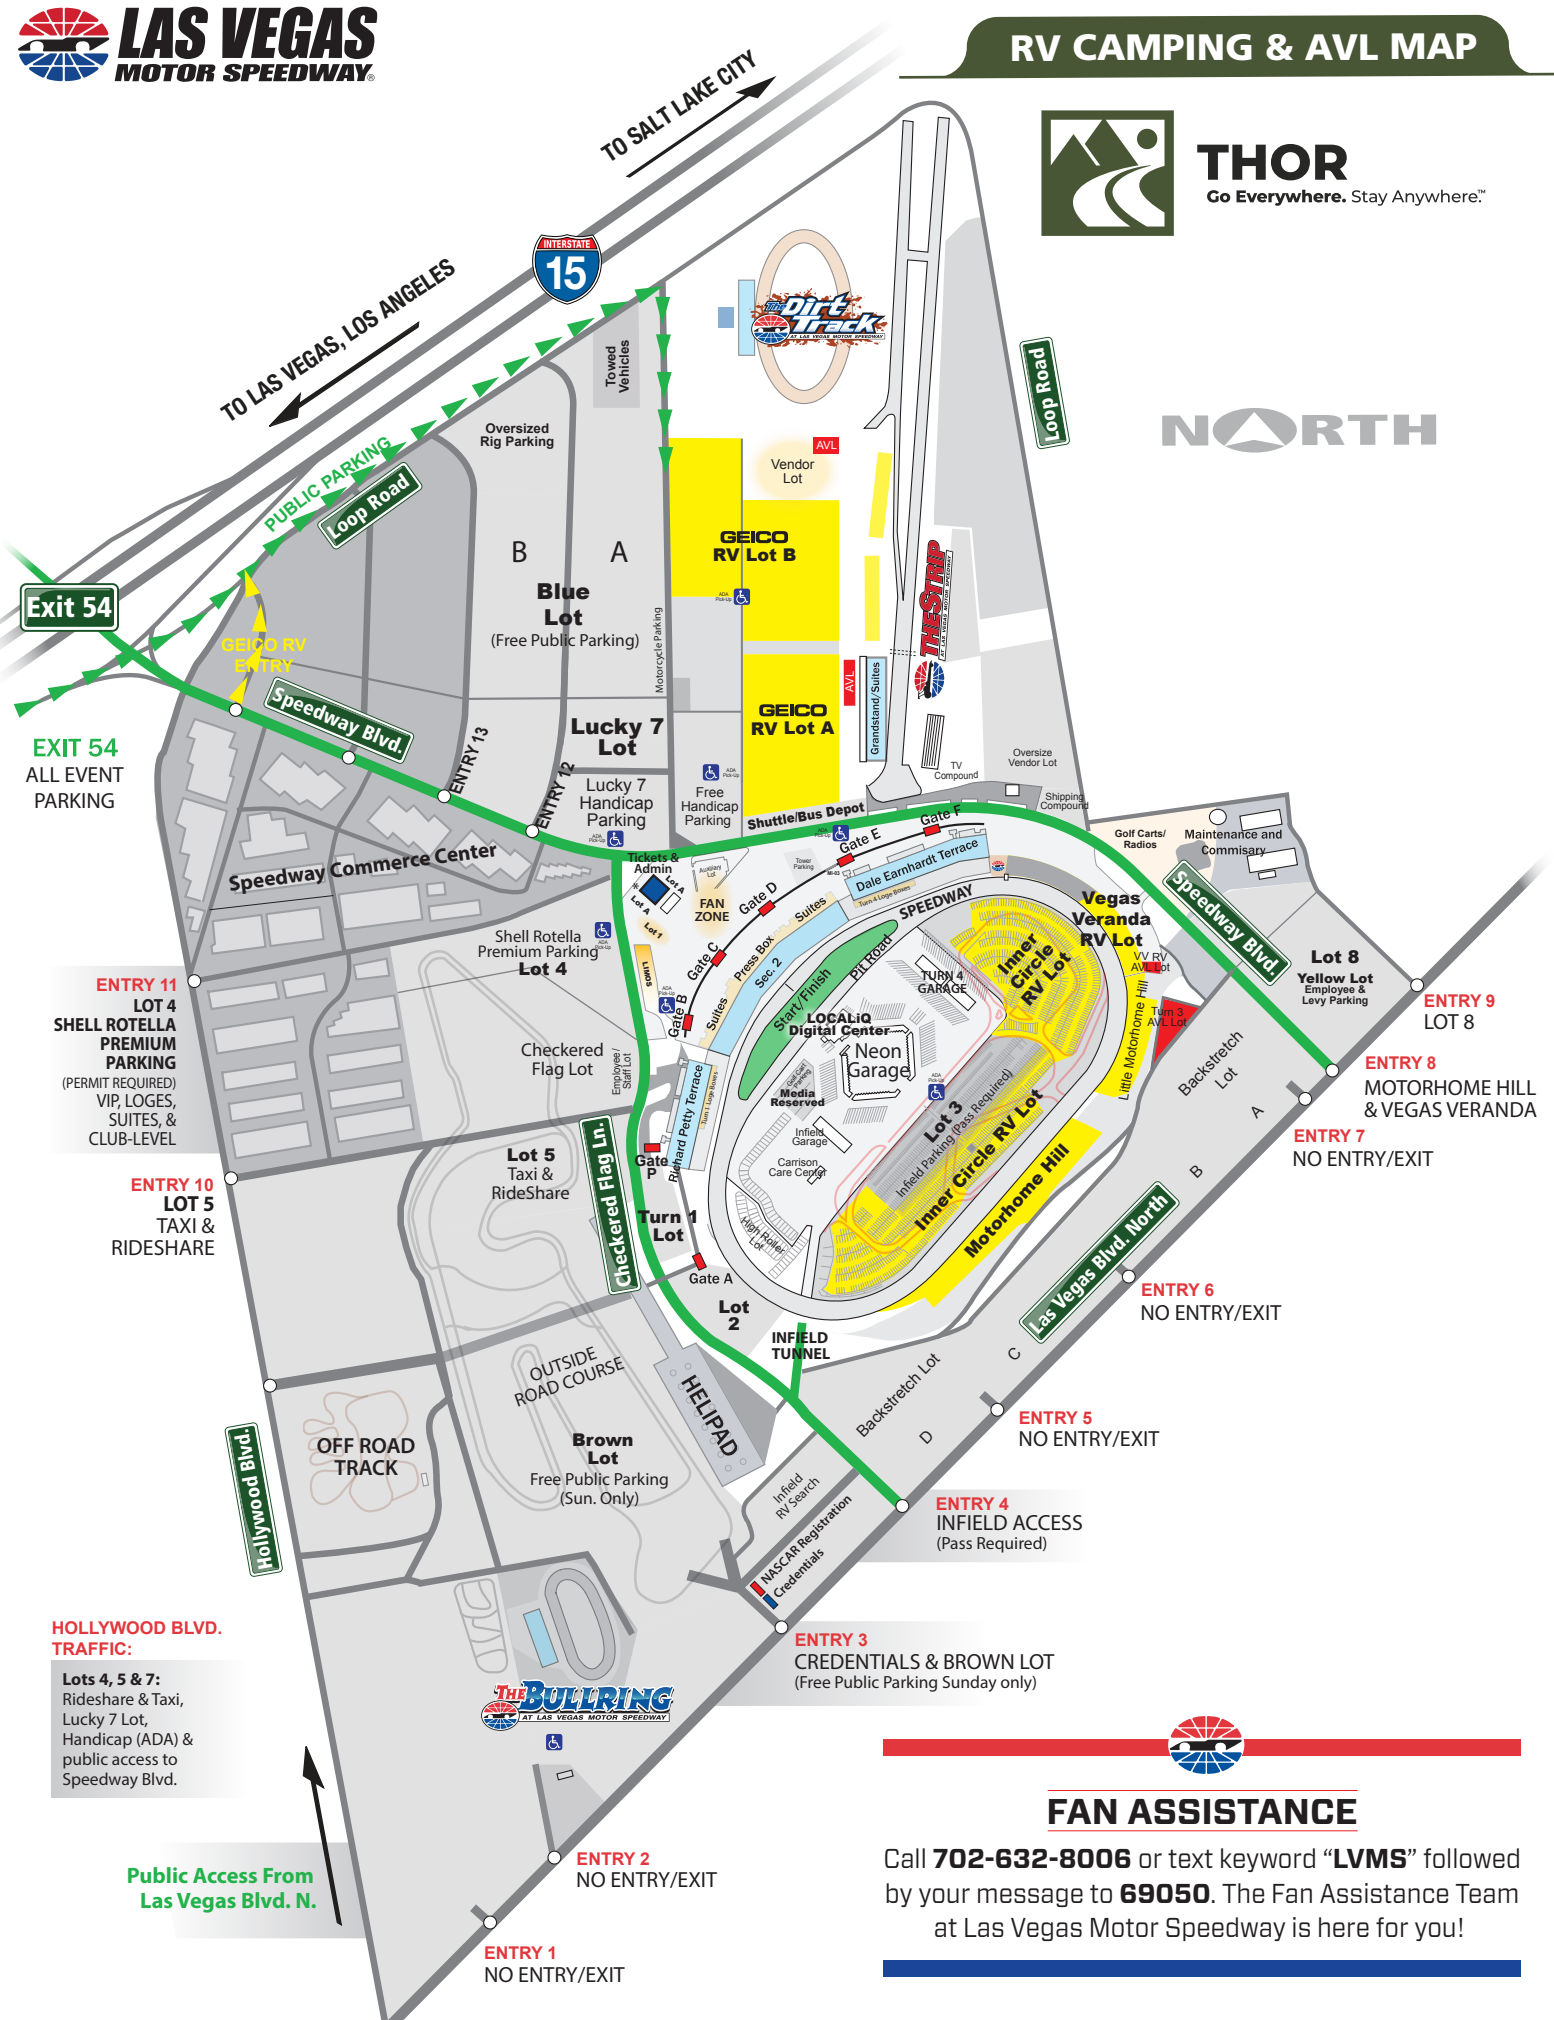

THOR
Go Everywhere. Stay Anywhere.™

Exit 54

EXIT 54
ALL EVENT
PARKING

ENTRY 11
LOT 4
SHELL ROTELLA
PREMIUM
PARKING
(PERMIT REQUIRED)
VIP, LOGES,
SUITES, &
CLUB-LEVEL

ENTRY 10
LOT 5
TAXI &
RIDESHARE

HOLLYWOOD BLVD.
TRAFFIC:
Lots 4, 5 & 7:
Rideshare & Taxi,
Lucky 7 Lot,
Handicap (ADA) &
public access to
Speedway Blvd.

Public Access From
Las Vegas Blvd. N.

ENTRY 1
NO ENTRY/EXIT

ENTRY 2
NO ENTRY/EXIT

ENTRY 3
CREDENTIALS & BROWN LOT
(Free Public Parking Sunday only)

ENTRY 4
INFIELD ACCESS
(Pass Required)

ENTRY 5
NO ENTRY/EXIT

ENTRY 6
NO ENTRY/EXIT

ENTRY 7
NO ENTRY/EXIT

ENTRY 8
MOTORHOME HILL
& VEGAS VERANDA

ENTRY 9
LOT 8

FAN ASSISTANCE

Call **702-632-8006** or text keyword "LVMS" followed by your message to **69050**. The Fan Assistance Team at Las Vegas Motor Speedway is here for you!