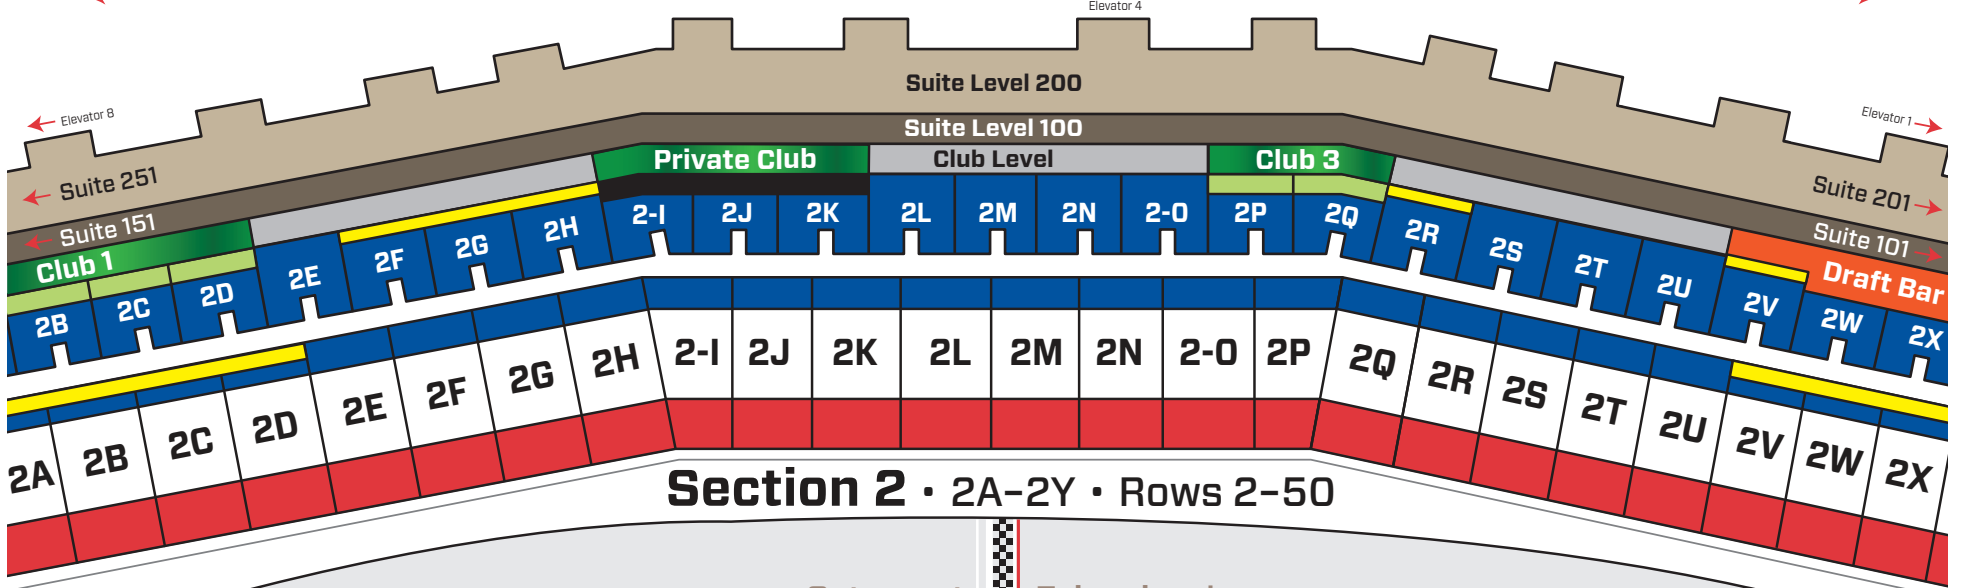

Petty Terrace

Main Grandstand

Earnhardt Terrace

Start Finish

Pit Road

Pit Road Entrance

Pit Viewing Area

Pit Viewing Area

Pit Road Entrance

LOCALiQ Digital Center

Drivers Meeting Room (inside)

Media Reserved Lot

Turn 4 Garage

Carrison Care Center

Turn 4 Garage

Lot 3 & Inner Circle RV Lot