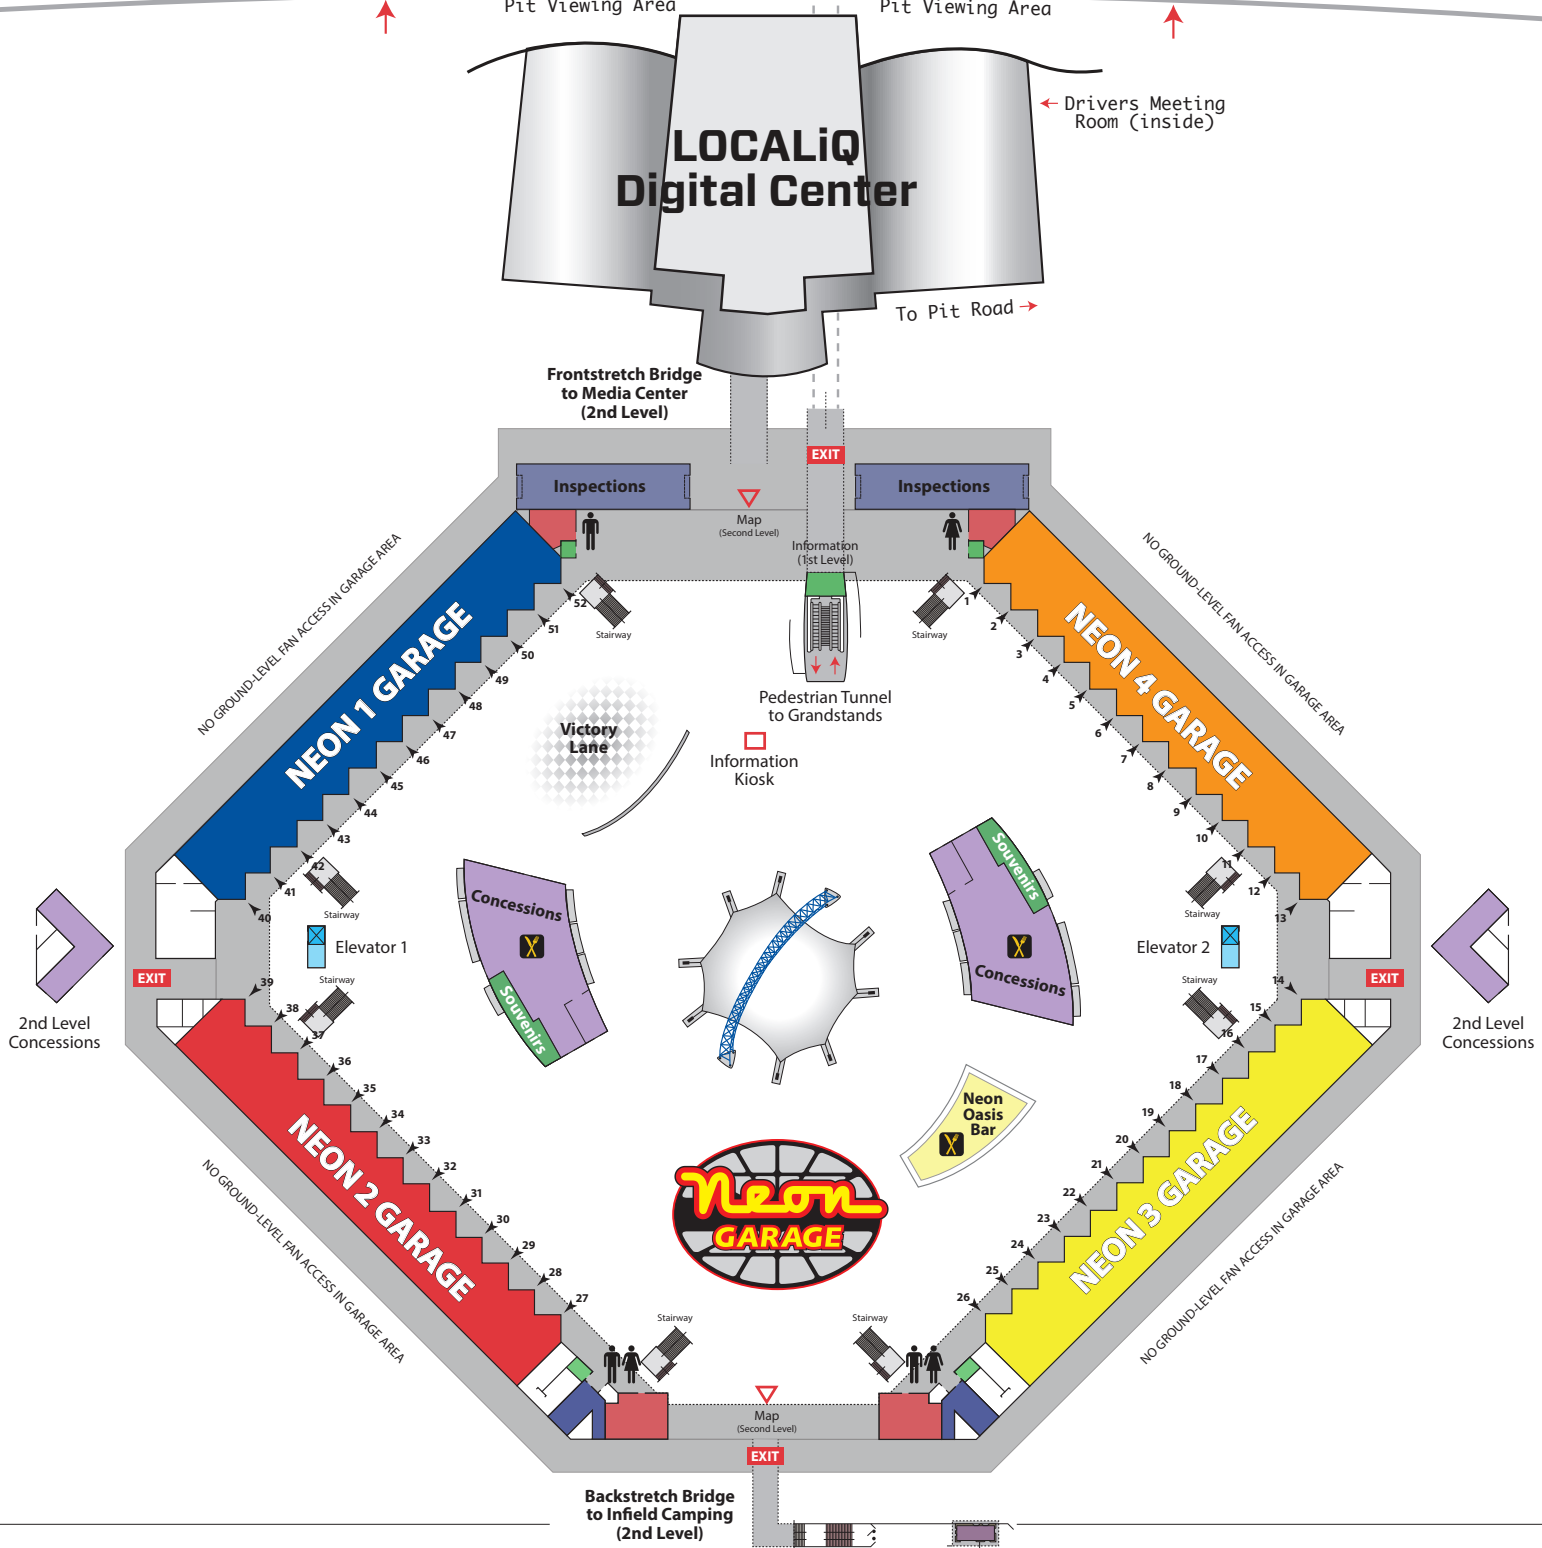

Petty Terrace

Main Grandstand

Earnhardt Terrace

Start Finish

Pit Road

Pit Road Entrance

Pit Viewing Area

Pit Viewing Area

Pit Road Entrance

LOCALiQ Digital Center

Drivers Meeting Room (inside)

Media Reserved Lot

Turn 4 Garage

Carrison Care Center

Turn 4 Garage

Lot 3 & Inner Circle RV Lot